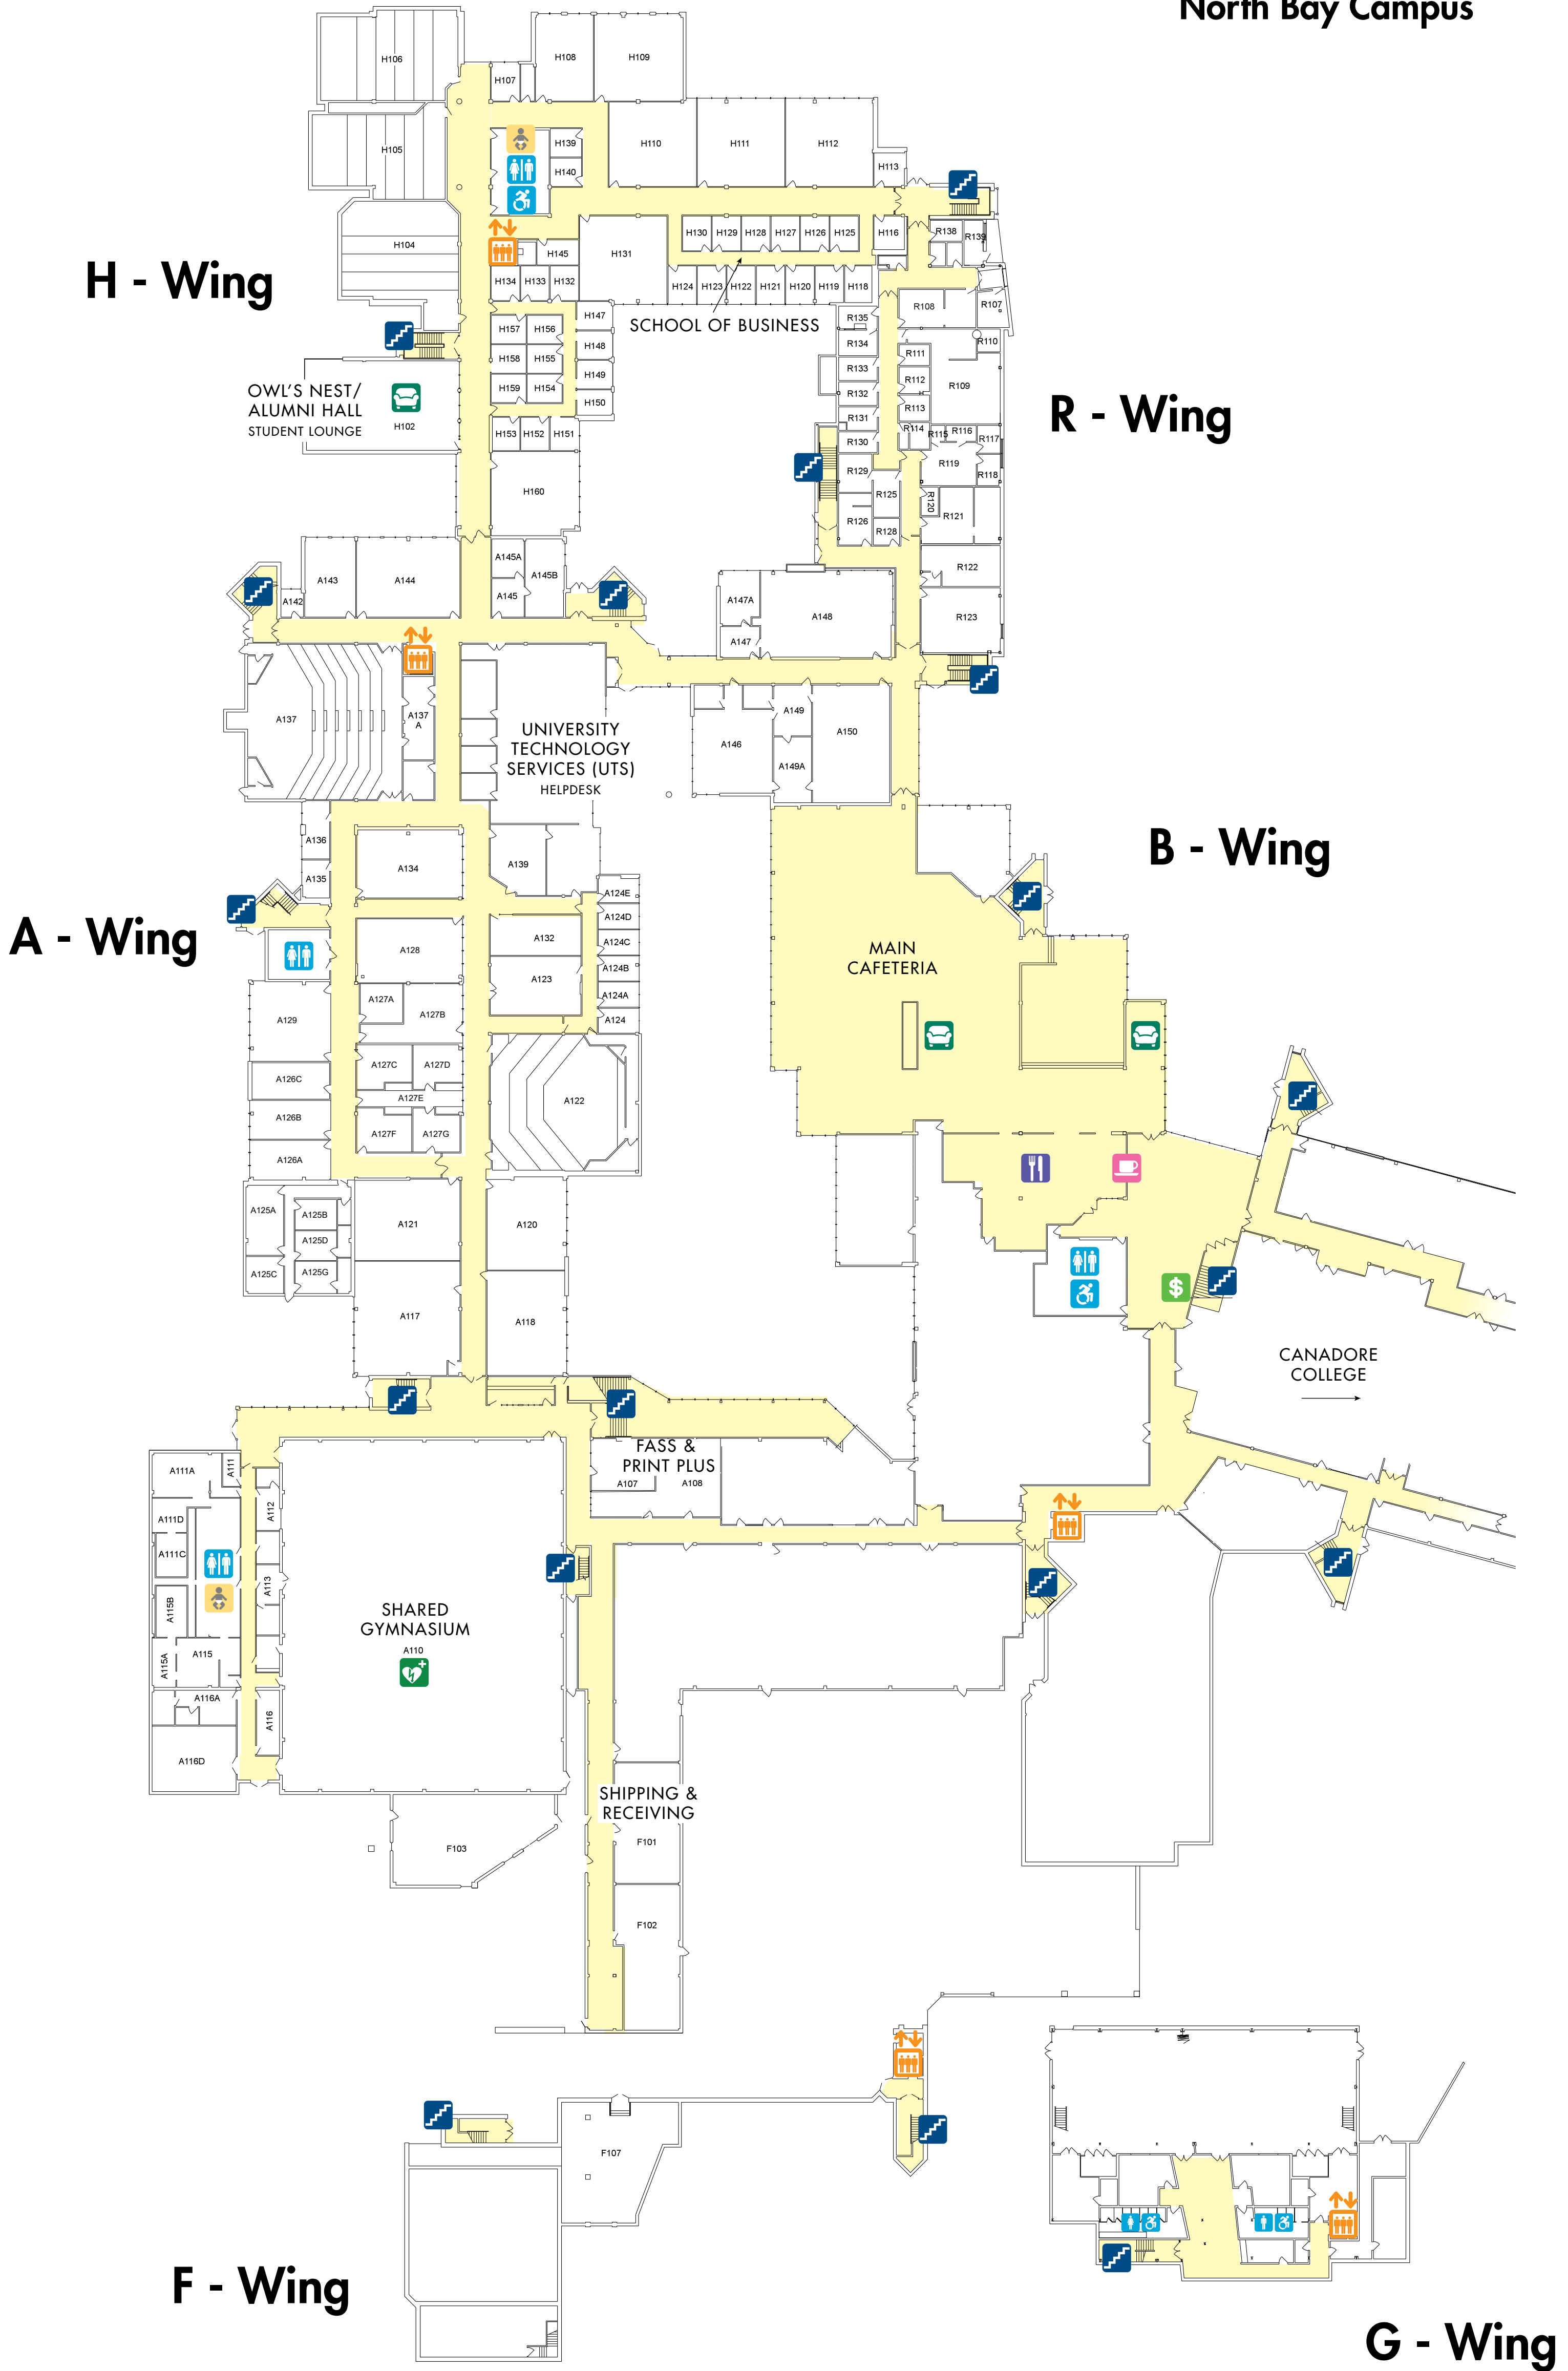

NIPISSING

UNIVERSITY

First Floor

North Bay Campus

Elevator

Stairs

Defibrillator

ATM

Cafeteria

Coffee

Lounge Area

Washrooms

Barrier Free Washroom

Gender Neutral Washroom locations:

- A-Wing, 3rd Floor
- Harris Learning Library, 3rd Floor
- R.J. Surtees Student Athletics Centre
- Monastery Hall, all public washrooms

Change Table locations:

- A-wing, 1st Floor, Women's washroom
- H-wing, 1st Floor, Women's washroom
- A-wing, 2nd Floor, Men's and Women's washrooms
- B-wing, 2nd Floor (by the Security Office), Men's and Women's washrooms
- F-wing, 2nd Floor, Men's and Women's washrooms
- R-wing, 2nd Floor, Men's washroom
- F-wing, 3rd Floor, Men's and Women's washrooms
- H-wing, 3rd Floor, Men's washroom
- R-wing, 3rd Floor, Women's washroom
- Harris Learning Library, 3rd Floor, Gender Neutral washroom