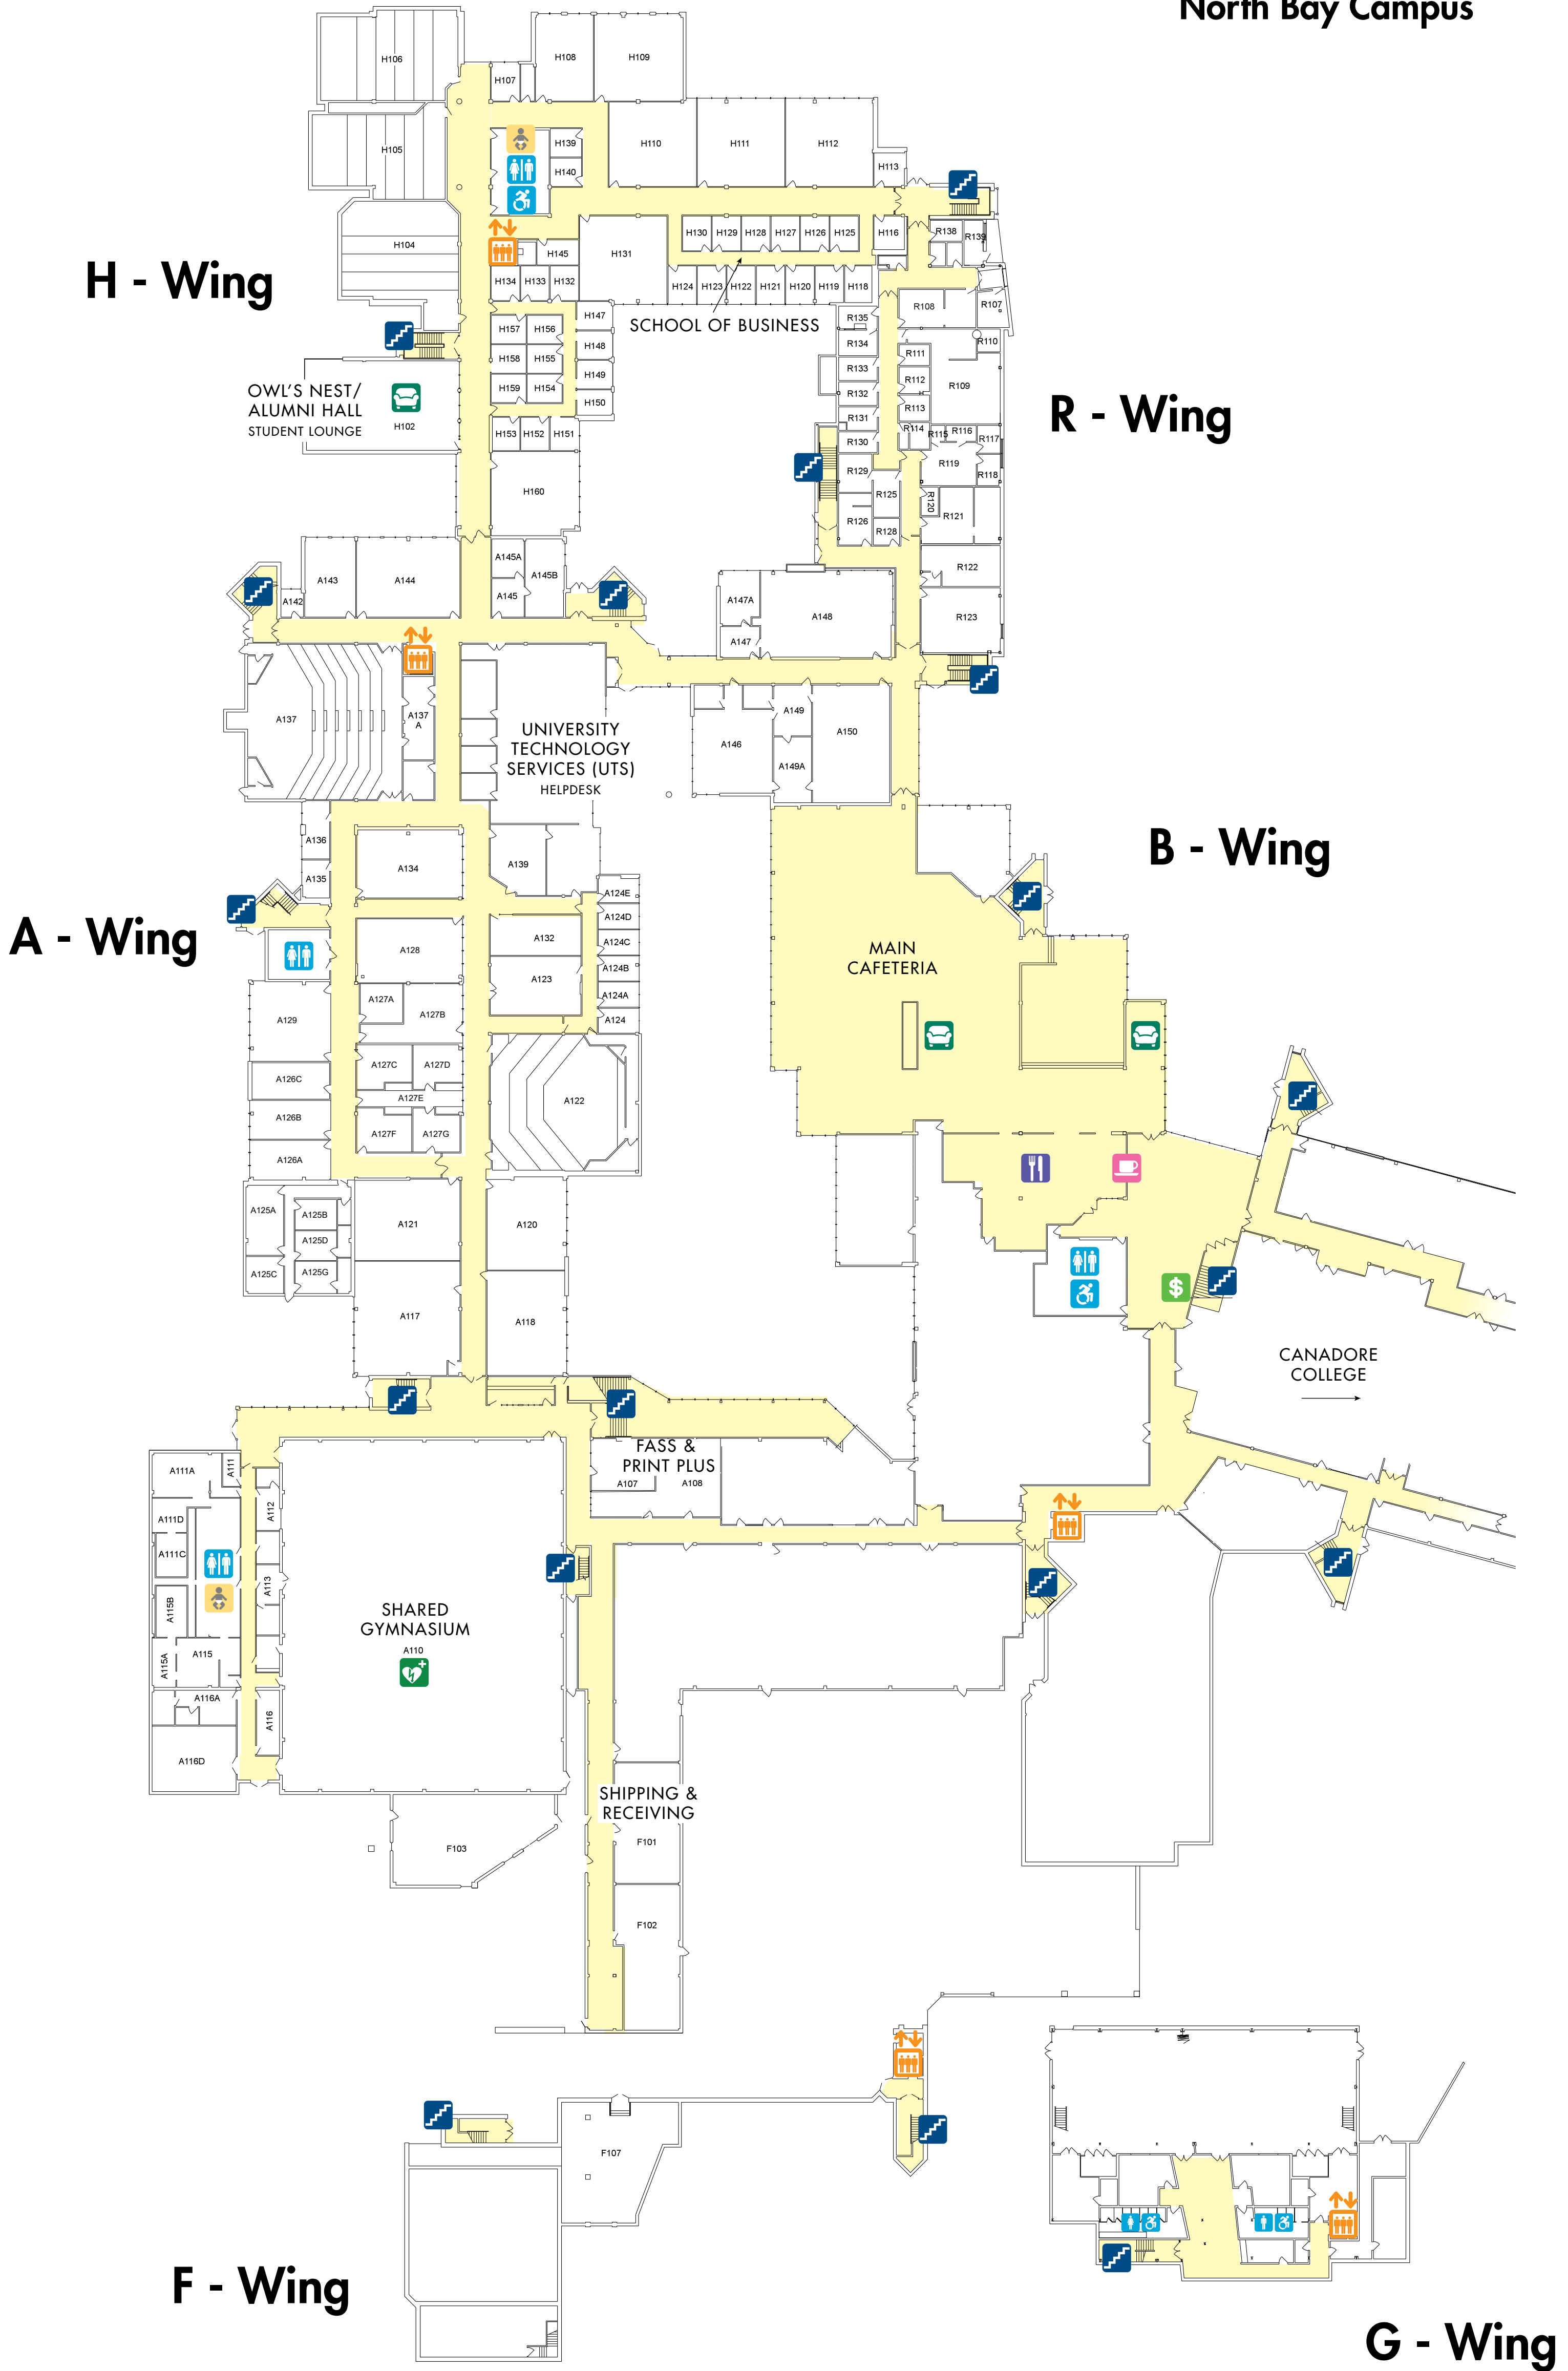

## First Floor

North Bay Campus

Elevator

Stairs

Defibrillator

ATM

Cafeteria

Coffee

Lounge Area

Washrooms

Barrier Free Washroom

Gender Neutral Washroom locations:

- A-Wing, 3rd Floor
- Harris Learning Library, 3rd Floor
- R.J. Surtees Student Athletics Centre
- Monastery Hall, all public washrooms

Change Table locations:

- A-wing, 1st Floor, Women's washroom
- H-wing, 1st Floor, Women's washroom
- A-wing, 2nd Floor, Men's and Women's washrooms
- B-wing, 2nd Floor (by the Security Office), Men's and Women's washrooms
- F-wing, 2nd Floor, Men's and Women's washrooms
- R-wing, 2nd Floor, Men's washroom
- F-wing, 3rd Floor, Men's and Women's washrooms
- H-wing, 3rd Floor, Men's washroom
- R-wing, 3rd Floor, Women's washroom
- Harris Learning Library, 3rd Floor, Gender Neutral washroom