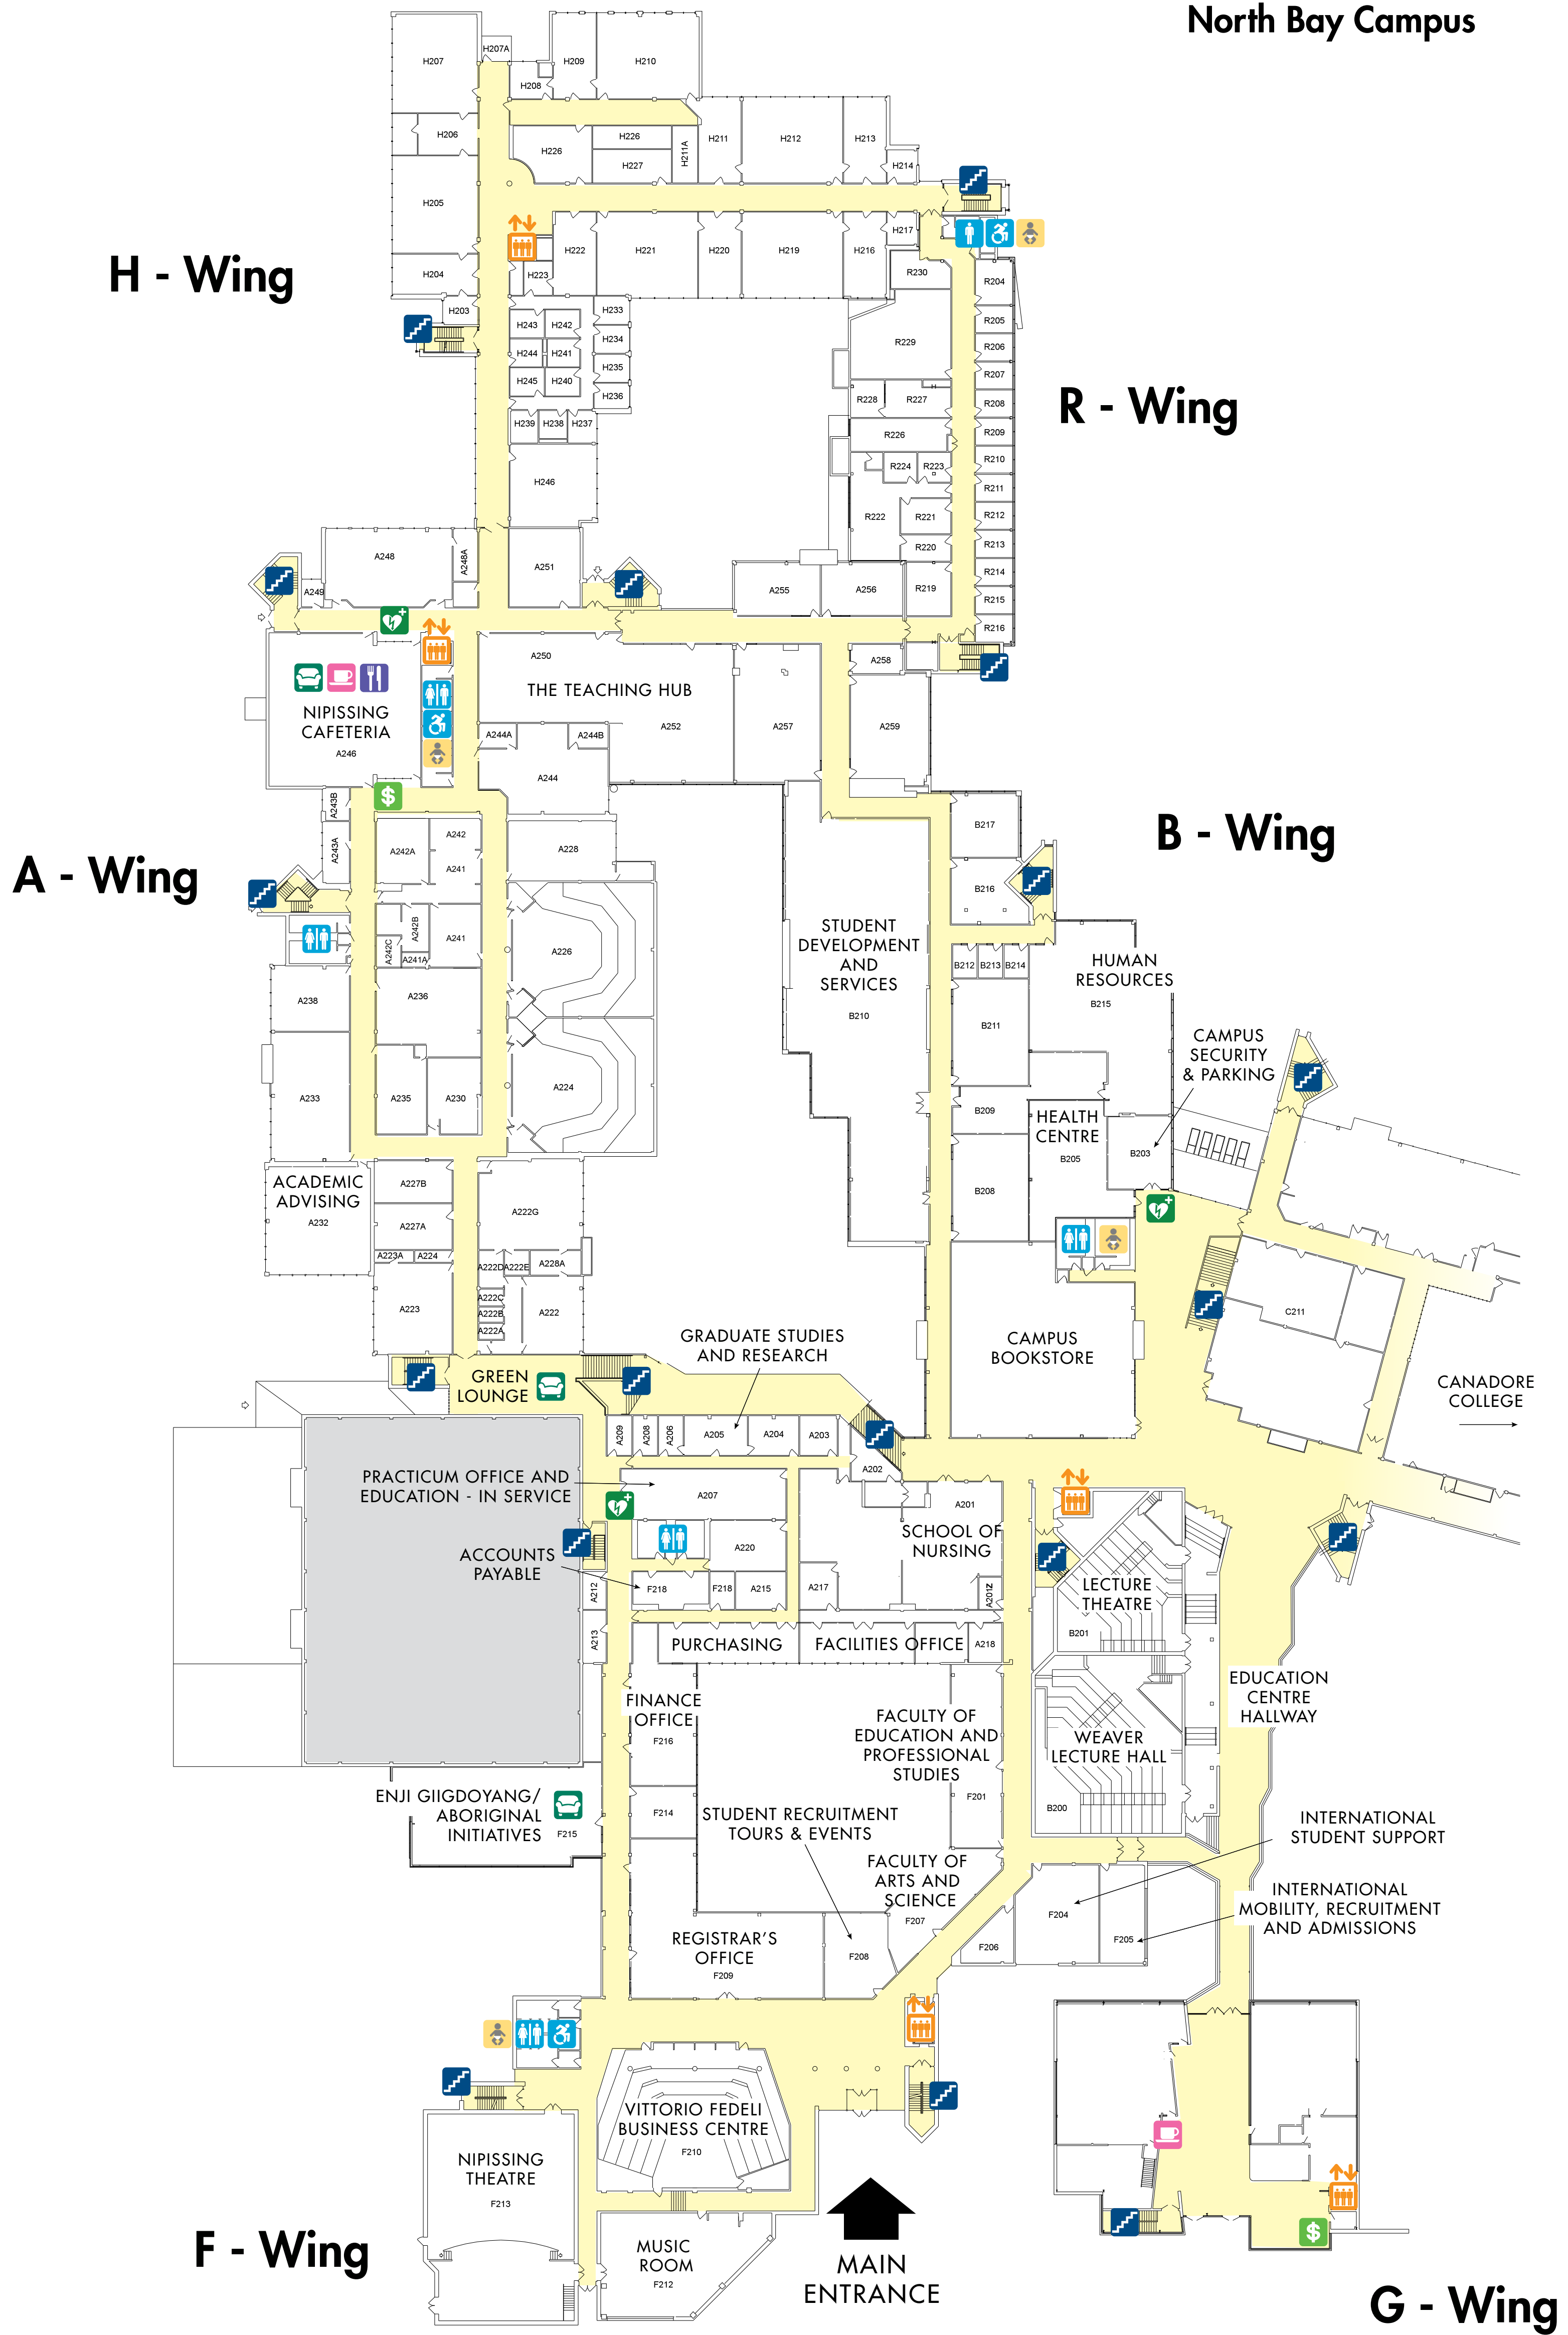

NIPISSING

UNIVERSITY

Second Floor

North Bay Campus

	Elevator		Washrooms		Change Table locations:
	Stairs		Barrier Free Washroom		• A-wing, 1st Floor, Women's washroom
	Defibrillator		Gender Neutral Washroom locations:		• H-wing, 1st Floor, Women's washroom
	ATM		• A-Wing, 3rd Floor		• A-wing, 2nd Floor, Men's and Women's washrooms
	Cafeteria		• Harris Learning Library, 3rd Floor		• B-wing, 2nd Floor (by the Security Office), Men's and Women's washrooms
	Coffee		• R.J. Surtees Student Athletics Centre		• F-wing, 2nd Floor, Men's and Women's washrooms
	Lounge Area		• Monastery Hall, all public washrooms		• R-wing, 2nd Floor, Men's washroom
					• F-wing, 3rd Floor, Men's and Women's washrooms
					• H-wing, 3rd Floor, Men's washroom
					• R-wing, 3rd Floor, Women's washroom
					• Harris Learning Library, 3rd Floor, Gender Neutral washroom