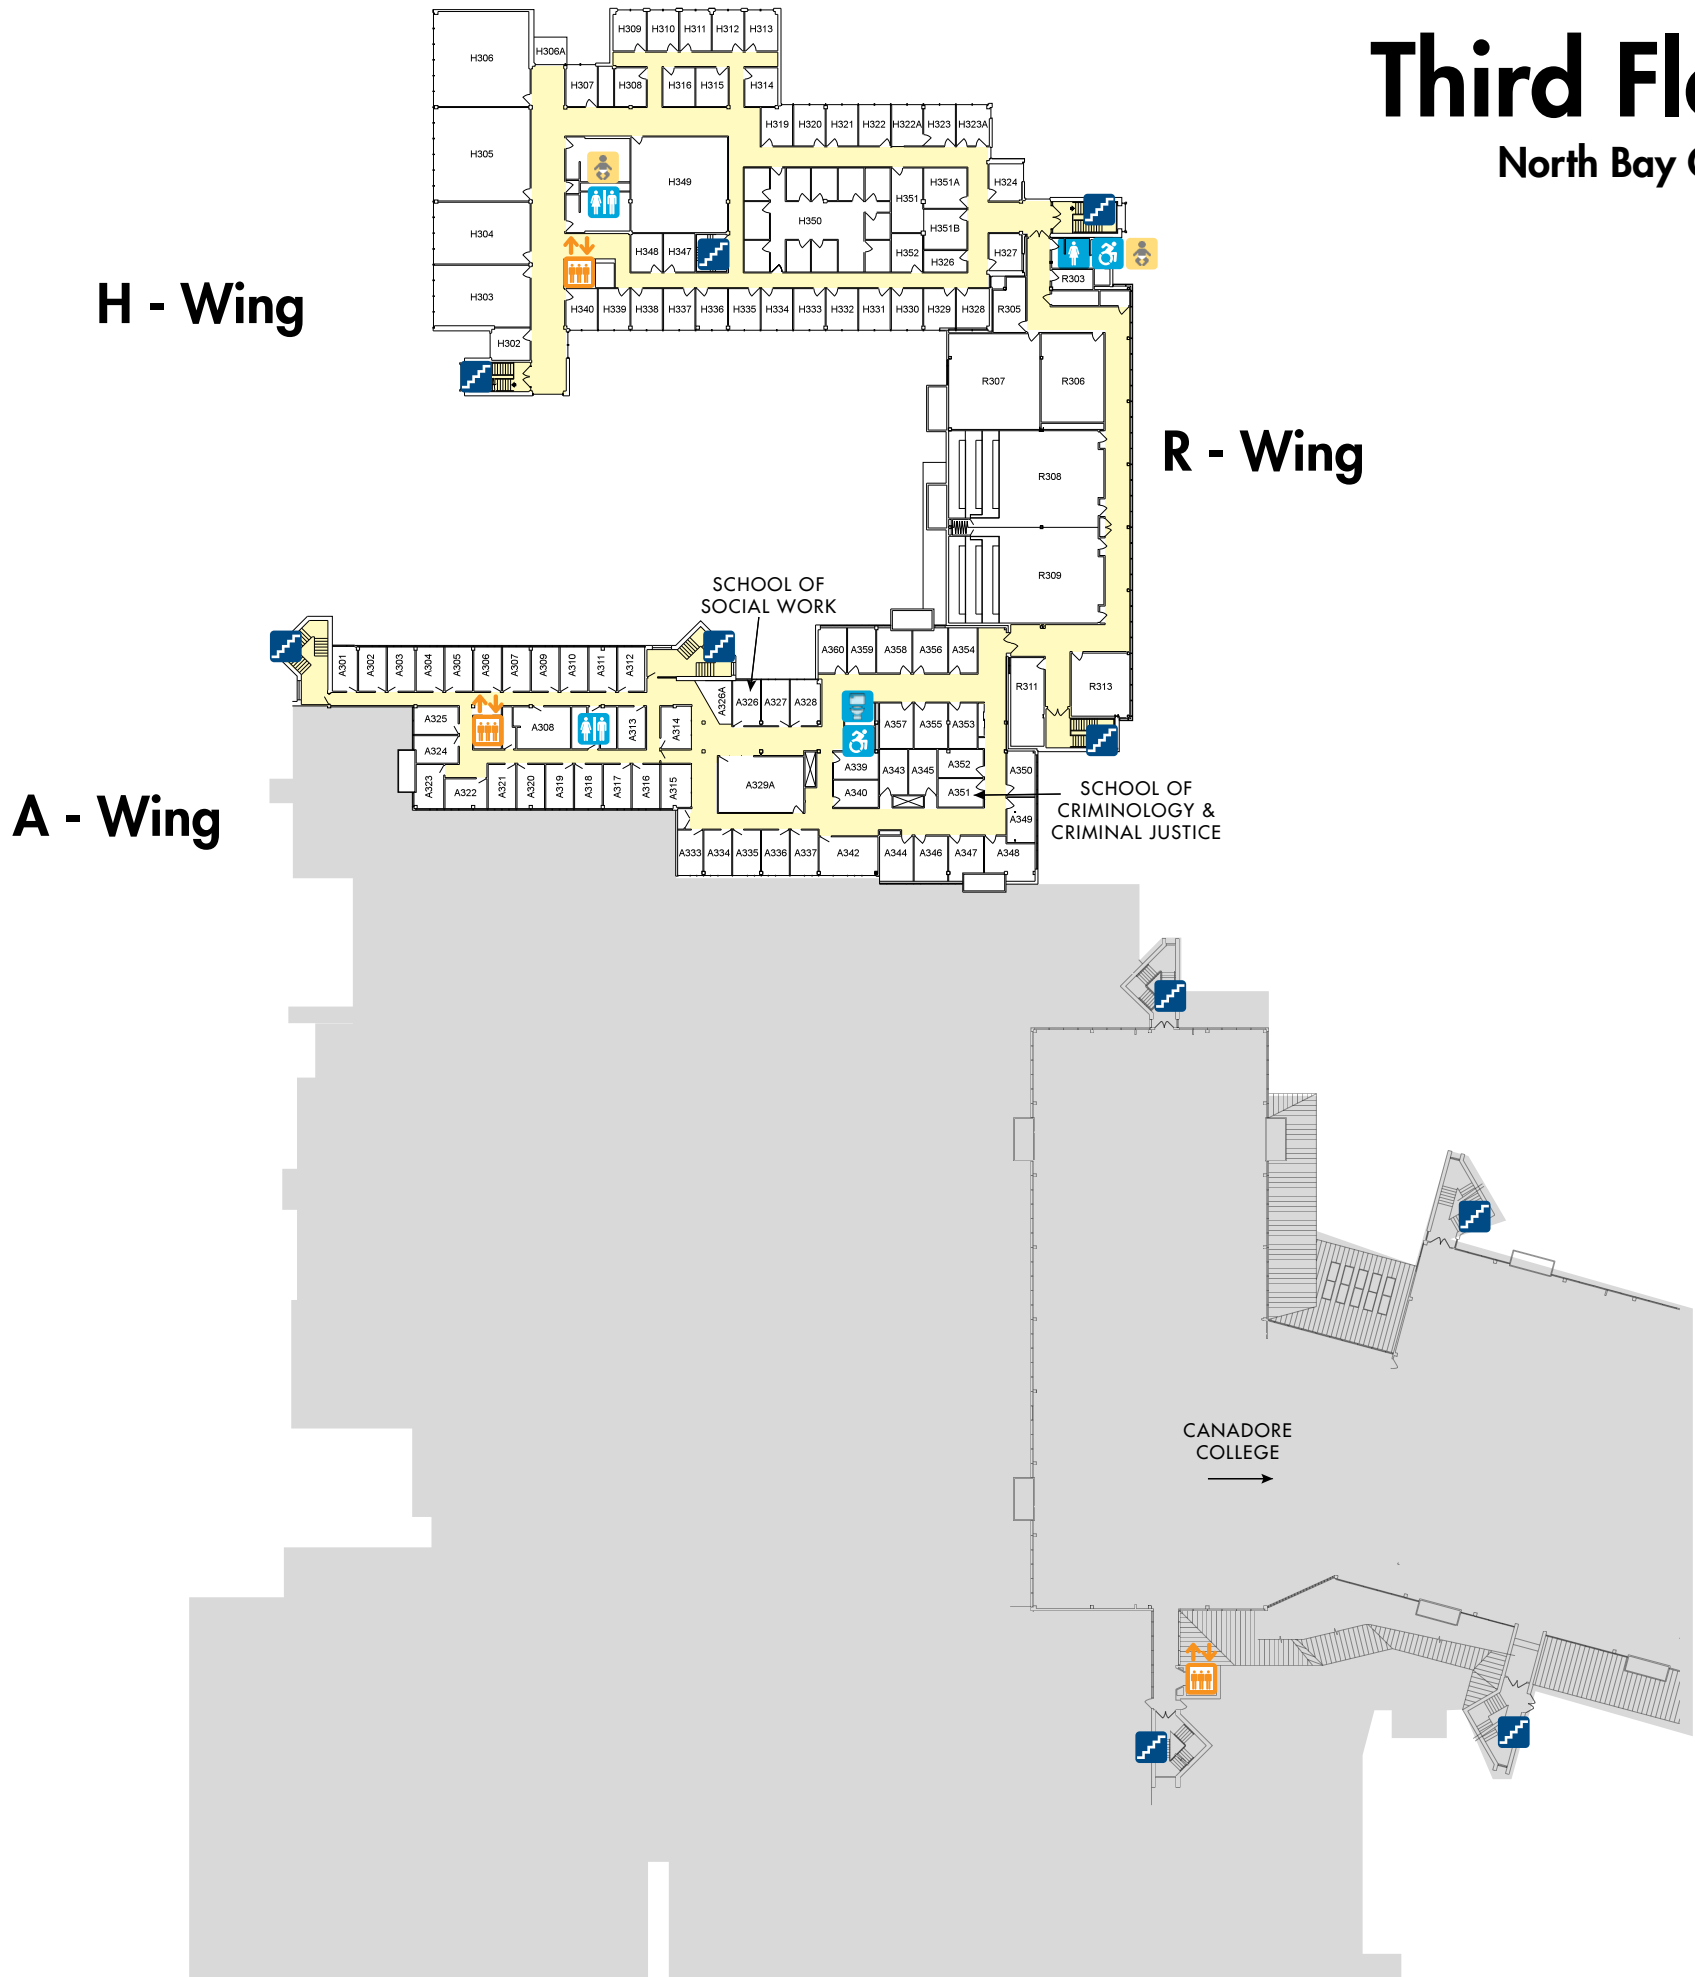

Third Floor

North Bay Campus

Please note: There is no direct access between third floor F-Wing and other third floor wings.