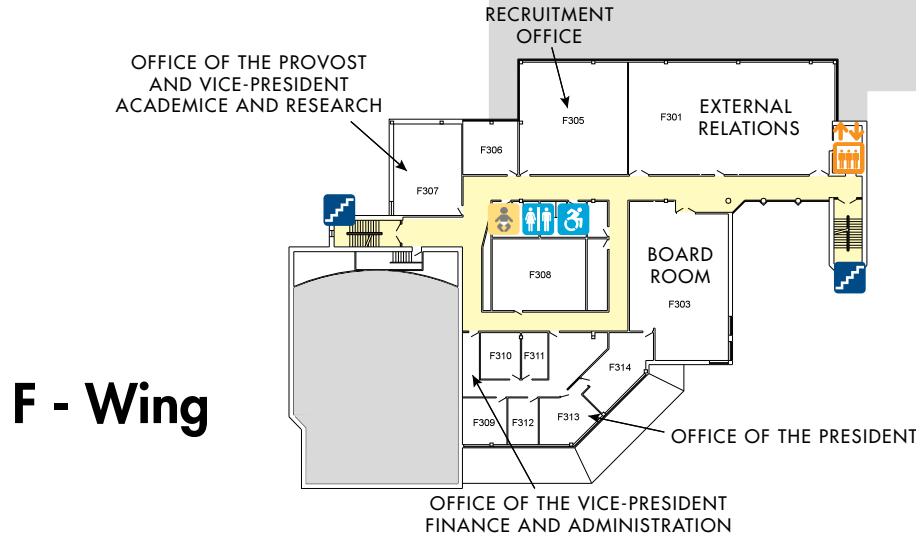

# Third Floor

## North Bay Campus

Please note: There is no direct access between third floor F-Wing and other third floor wings.

- |               |   |   |
|---------------|---|---|
| Elevator      | Washrooms                               | Change Table locations:   |
| Stairs        | Barrier Free Washroom                   | • A-wing, 1st Floor, Women's washroom                                     |
| Defibrillator | Gender Neutral Washroom locations:      | • H-wing, 1st Floor, Women's washroom                                     |
| ATM           | • A-Wing, 3rd Floor                     | • A-wing, 2nd Floor, Men's and Women's washrooms                          |
| Cafeteria     | • Harris Learning Library, 3rd Floor    | • B-wing, 2nd Floor (by the Security Office), Men's and Women's washrooms |
| Coffee        | • R.J. Surtees Student Athletics Centre | • F-wing, 2nd Floor, Men's and Women's washrooms                          |
| Lounge Area   | • Monastery Hall, all public washrooms  | • R-wing, 2nd Floor, Men's washroom                                       |
|               |   | • F-wing, 3rd Floor, Men's and Women's washrooms                          |
|               |   | • H-wing, 3rd Floor, Men's washroom                                       |
|               |   | • R-wing, 3rd Floor, Women's washroom                                     |
|               |   | • Harris Learning Library, 3rd Floor, Gender Neutral washroom             |