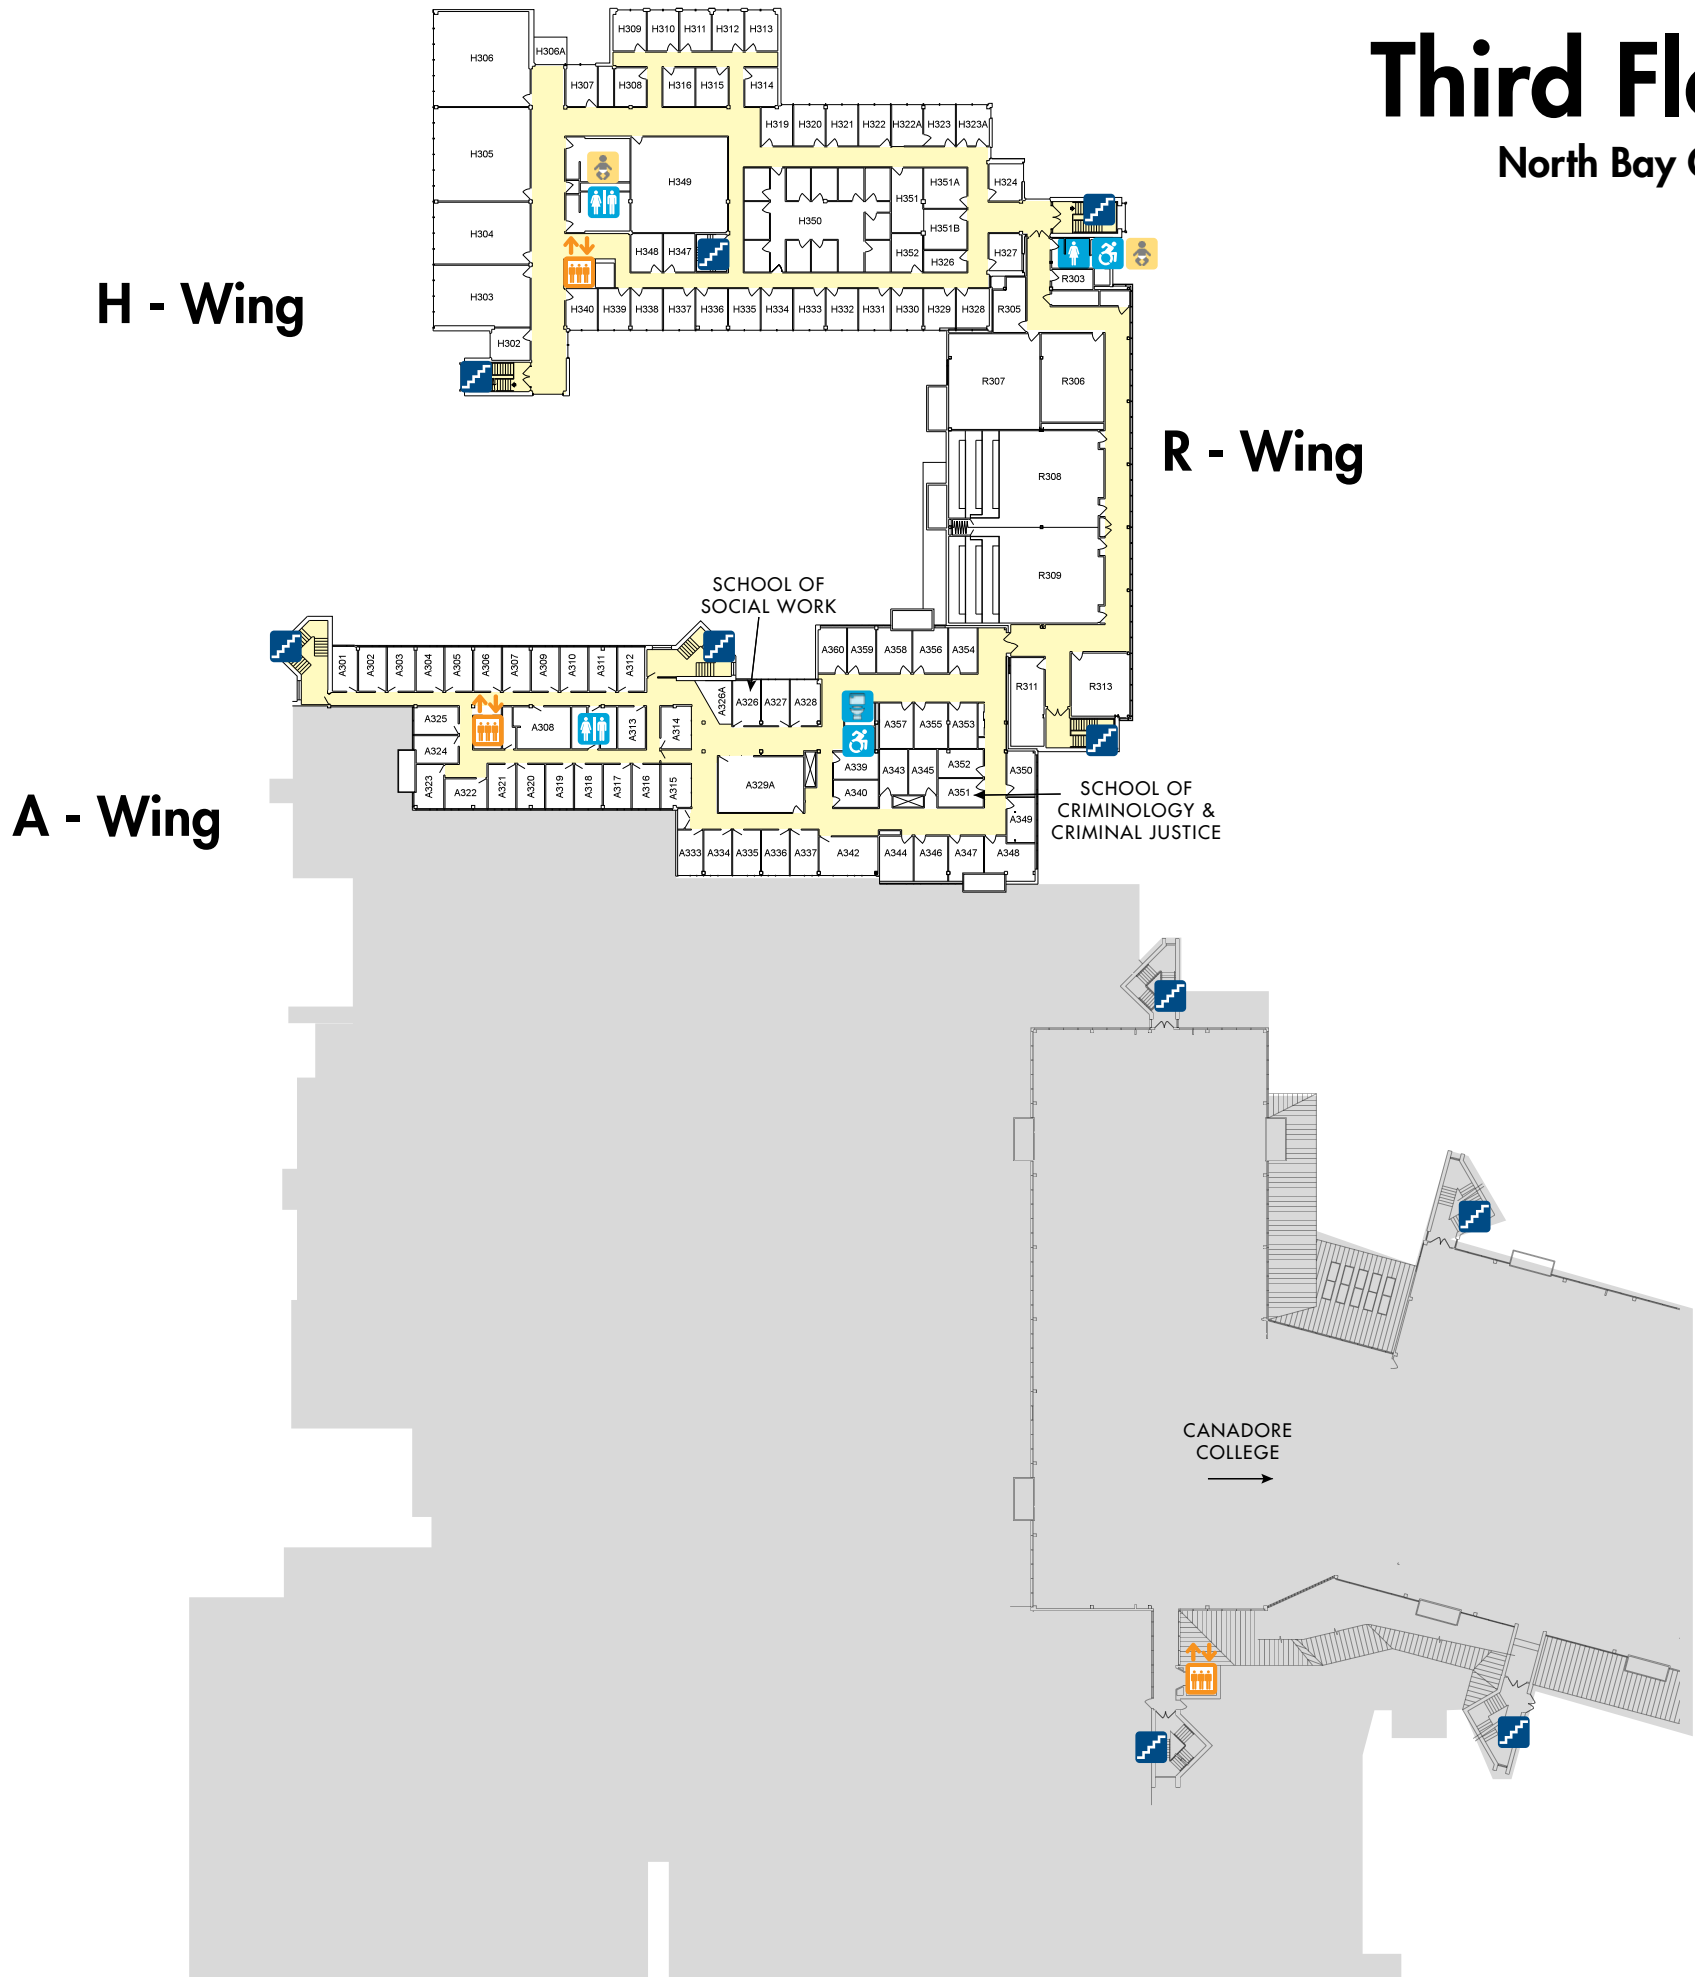

# Third Floor

## North Bay Campus

Please note: There is no direct access between third floor F-Wing and other third floor wings.

- |               |   |   |
|---------------|---|---|
| Elevator      | Washrooms                               | Change Table locations:   |
| Stairs        | Barrier Free Washroom                   | • A-wing, 1st Floor, Women's washroom                                     |
| Defibrillator | Gender Neutral Washroom locations:      | • H-wing, 1st Floor, Women's washroom                                     |
| ATM           | • A-Wing, 3rd Floor                     | • A-wing, 2nd Floor, Men's and Women's washrooms                          |
| Cafeteria     | • Harris Learning Library, 3rd Floor    | • B-wing, 2nd Floor (by the Security Office), Men's and Women's washrooms |
| Coffee        | • R.J. Surtees Student Athletics Centre | • F-wing, 2nd Floor, Men's and Women's washrooms                          |
| Lounge Area   | • Monastery Hall, all public washrooms  | • R-wing, 2nd Floor, Men's washroom                                       |
|               |   | • F-wing, 3rd Floor, Men's and Women's washrooms                          |
|               |   | • H-wing, 3rd Floor, Men's washroom                                       |
|               |   | • R-wing, 3rd Floor, Women's washroom                                     |
|               |   | • Harris Learning Library, 3rd Floor, Gender Neutral washroom             |