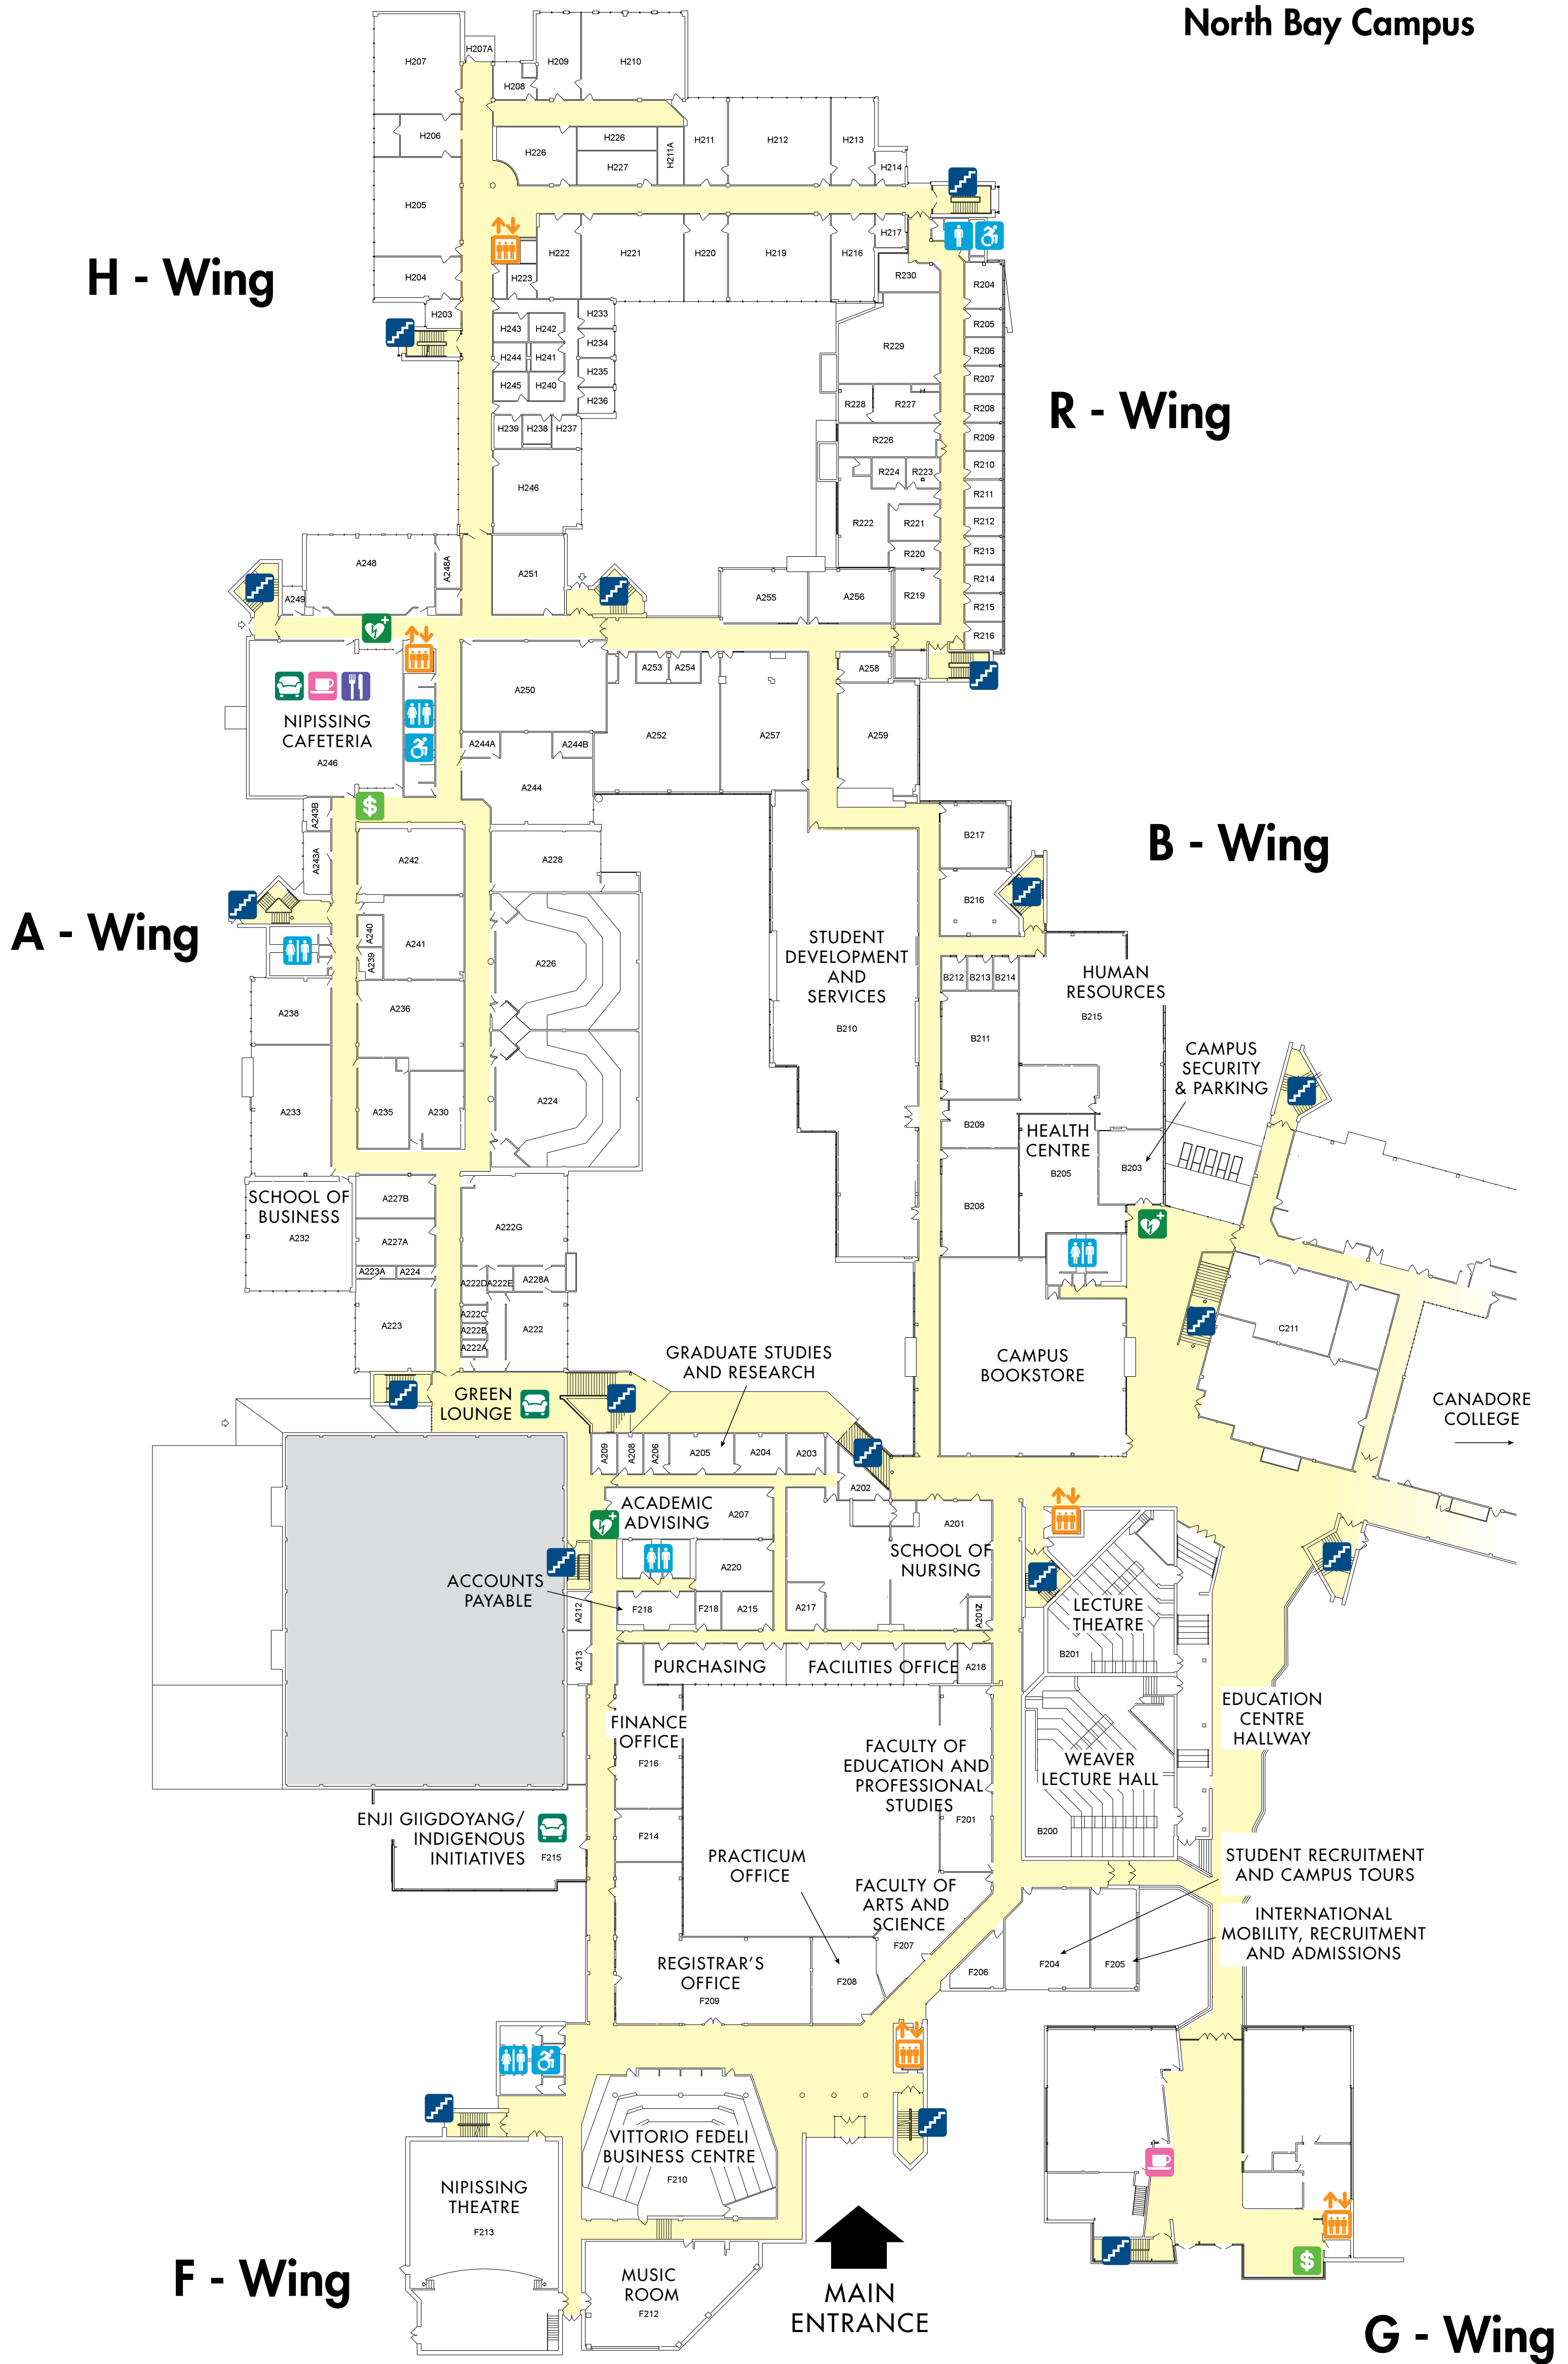

NIPISSING

UNIVERSITY

Second Floor

North Bay Campus

- Cafeteria
- Coffee
- Lounge Area

- Elevator
- Defibrillator
- ATM

- Stairs
- Washrooms
- Barrier Free Washroom

- All-Gender Washroom locations:
 - A-Wing, 3rd Floor
 - Harris Learning Library, 3rd Floor
 - R.J. Surtees Student Athletics Centre
 - Monastery Hall, all public washrooms